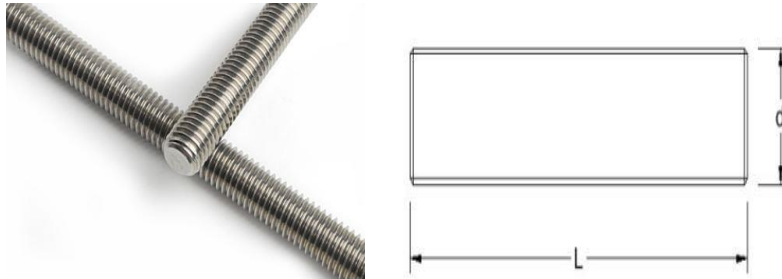

## Threaded Rod Gr.8.8 DIN976-1 Zinc Plated

Length/Dia	1000	1000	1000	1000	1000	1000	1000	1000	1000	1000	1000	1000	1000	1000	1000
Pitch	0.7	0.8	1	1.25	1.5	1.75	2	2	2.5	3		3.5	3.5	4	33

Length/Dia	M4	M5	M6	M8	M10	M12	M14	M16	M18	M20	M22	M24	M30	M33	M36
1 Mtr	✓	✓	✓	✓	✓	✓	✓	✓	✗	✓	✓	✓	✓		
3 Mtr	✗	✗	✗	✗	✓	✓	✗	✓	✗	✓	✗	✓	✗		

✓ = Indicates sizes normally available from stock or on short lead time.  
 ✗ = Indicates sizes available to order (subject to minimum order quantity)