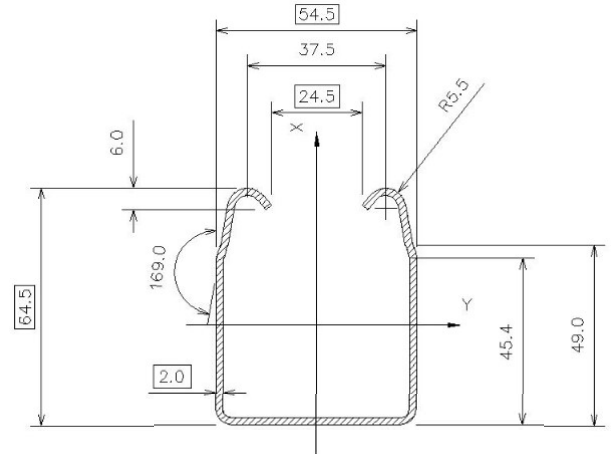

### Kwik Track Door Track

Material: BS EN 10327 Grade DX51D  
Available in lengths of 3m, 4m, 5m, 6m

Part Numbers:  
KT300X3, KT300X4, KT300X5, KT300X6

### Kwik Track Door Track Hanger

Material: Galvanized steel sheet body with  
galvanized steel forged strap bolt and nuts  
M16X100 Threaded  
Box Quantity: 16

Part Number:  
KMP300